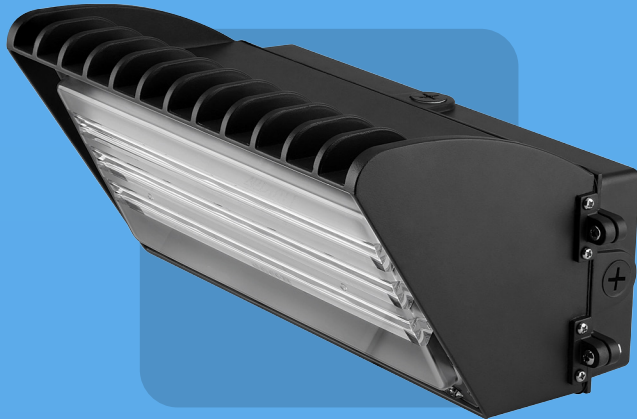

Technical Specifications

WALL PACK HALF CUT 70W

SEVHWP70W

70W

Equiv. **100-125W**

7200 lm

AC 120-277V / 347V

Power: 70W

Equivalence: 100-125W

Lumens: 7200 lm

Input Volt.: AC 120-277V / 347V

Angle: 60° / 90°

Kelvin: 3000K / 4000K / 5000K

Input Frequency: 47/63 Hz

Power Factor: 0.95

CRI: Ra>80

Lifetime: 50000 H

Warranty: 5 years

Dimensions:

354.8mm x 207.8mm x 126.4mm

Weight: 3.00 kg

Dimmable: PhotoCell

LED Supplier: Lumileds

Driver Supplier: Meanswell