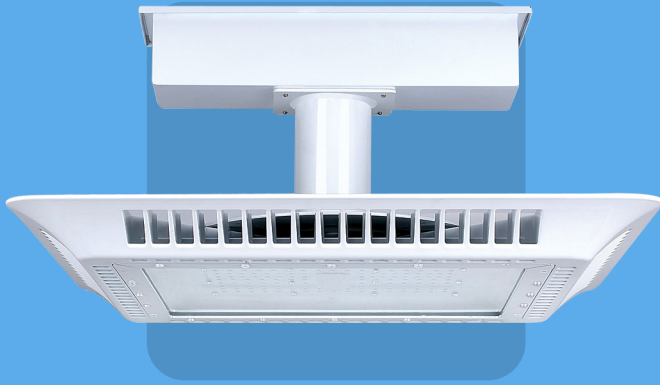

Technical Specifications
CANOPY 100W

SEVCL100W

100W

Equiv. **200-250W**

11700 lm

AC 120-277V / 347V

Power: 100W

Equivalence: 200-250W

Lumens: 11700 lm

Input Volt.: AC 120-277V / 347V

Angle: 115°

Kelvin: 4000K / 5000K

Input Frequency: 47/63 Hz

Power Factor: 0.98

CRI: Ra>80

Lifetime: 50000 H

Warranty: 5 years

Dimensions:

480mm x 480mm x 235mm

Weight: 8.50 kg

LED Supplier: Lumileds

Driver Supplier: Mean Well

Working Temp.: -30°C > +55°C

Storage Temp.: -40°C > +85°C